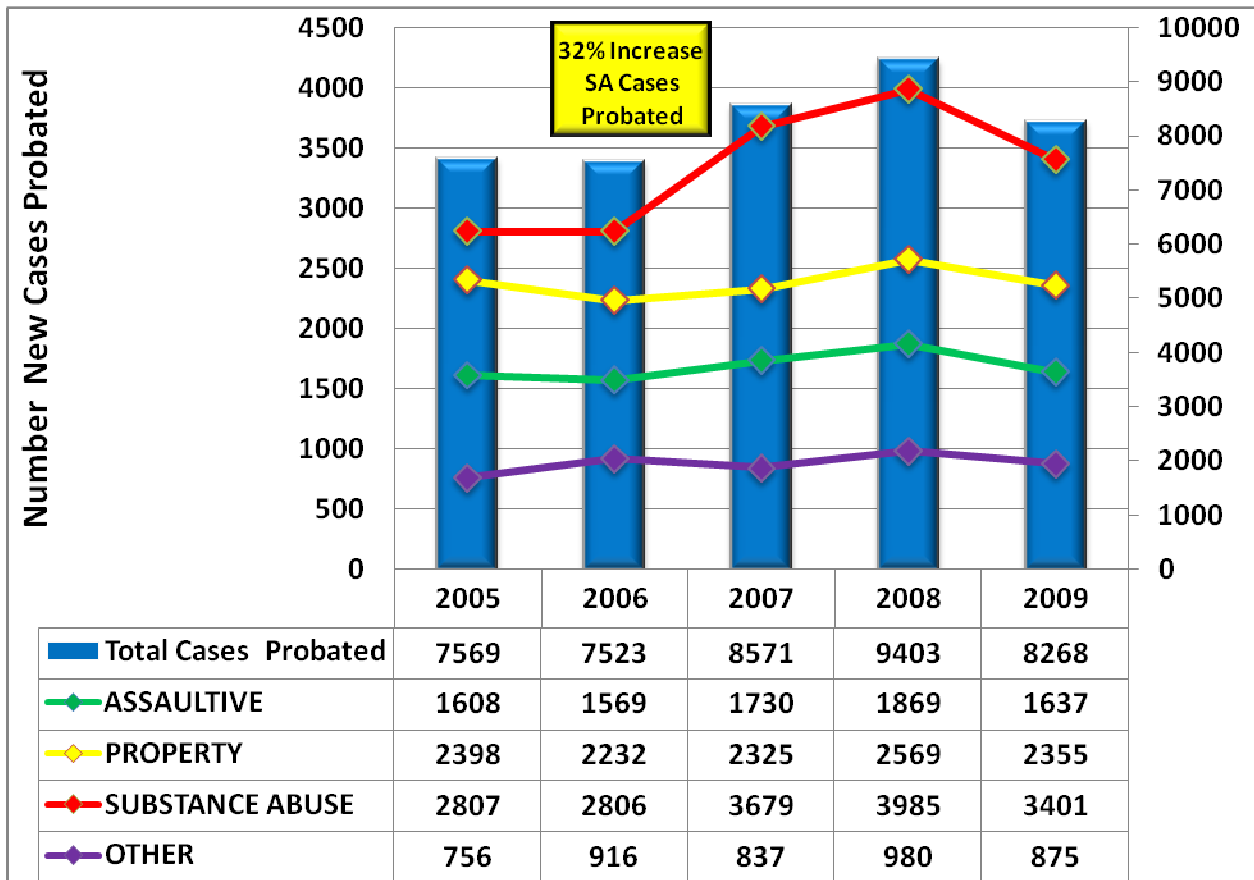

## Dallas Total New Cases Probated by Type

FY2005 to FY2009

### Dallas County Direct Felony Population and Revocations FY 2005 to FY 2009